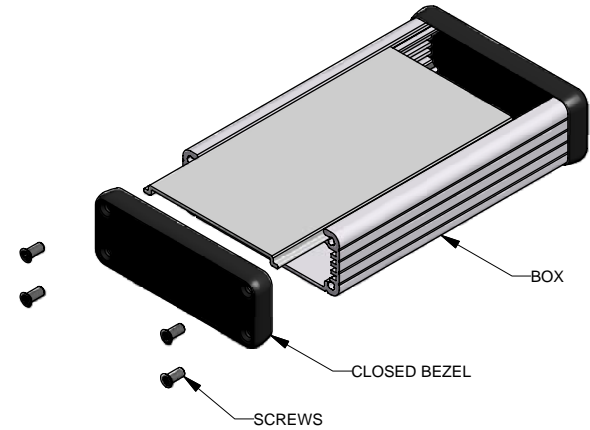

### Extrusion

### Slot Details

### Closed Bezel

<b>Note</b>	
Purchased assembly includes box, belly plate, bezel, cover screws and self adhesive rubber feet. Box made from Extruded Aluminum 6063.	
<b>PART NUMBERS</b>	
<b>1455J1202 Closed Plastic Bezel</b>	
Clear Anodized	1455J1202
Black Anodized	1455J1202BK
<b>ACCESSORIES</b>	
Cover Screws (Pkg 100)	
[#6 Self Tapping Nickel Plated Screws]	1455MS100
Black Cover Screws (Pkg 100)	
[#6 Self Tapping Nickel Plated Screws]	1455MS100BK
Closed Plastic Bezels, Black (Pkg 10)	1455JPLBK-10