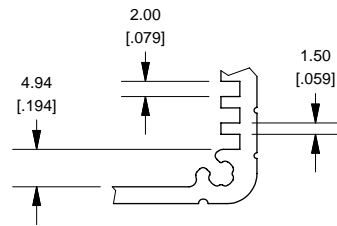

### Extrusion

### Slot Details

### Closed Bezel

Note	
Purchased assembly includes box, belly plate, bezel, cover screws and self adhesive rubber feet. Box made from Extruded Aluminum 6063.	
PART NUMBERS	
1455R1602 Closed Plastic Bezel	
Clear Anodized	1455R1602
Black Anodized	1455R1602BK
ACCESSORIES	
Cover Screws (Pkg 100)	
[#6 Self Tapping Nickel Plated Screws]	1455MS100
Black Cover Screws (Pkg 100)	
[#6 Self Tapping Nickel Plated Screws]	1455MS100BK
Closed Plastic Bezels, Black (Pkg 10)	1455RPLBK-10