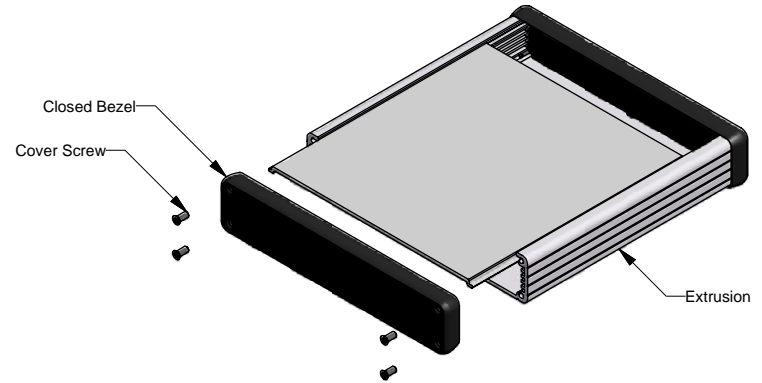

### Extrusion

### Slot Details

### Closed Bezel

Note	
Purchased assembly includes box, belly plate, bezel, cover screws and self adhesive rubber feet. Box made from Extruded Aluminum 6063.	
PART NUMBERS	
1455R1602 Closed Plastic Bezel	
Clear Anodized	1455R1602
Black Anodized	1455R1602BK
ACCESSORIES	
Cover Screws (Pkg 100)	
[#6 Self Tapping Nickel Plated Screws]	1455MS100
Black Cover Screws (Pkg 100)	
[#6 Self Tapping Nickel Plated Screws]	1455MS100BK
Closed Plastic Bezels, Black (Pkg 10)	1455RPLBK-10