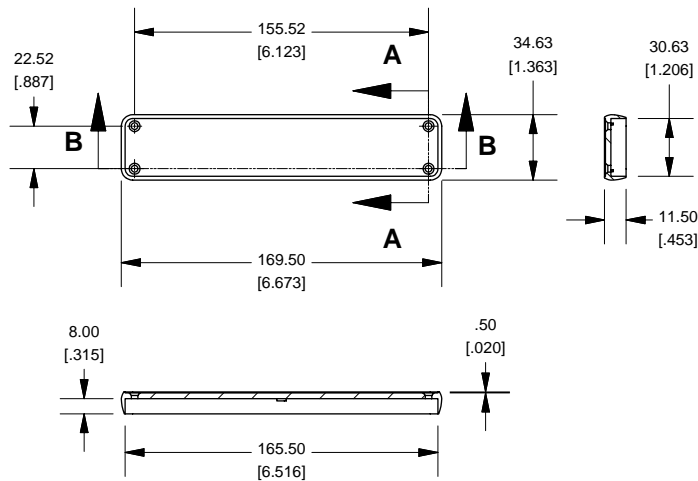

### Extrusion

### Slot Details

### Closed Bezel

Note	
Purchased assembly includes box, belly plate, bezel, cover screws and self adhesive rubber feet. Box made from Extruded Aluminum 6063.	
PART NUMBERS	
1455R1602 Closed Plastic Bezel	
Clear Anodized	1455R1602
Black Anodized	1455R1602BK
ACCESSORIES	
Cover Screws (Pkg 100)	
[#6 Self Tapping Nickel Plated Screws]	1455MS100
Black Cover Screws (Pkg 100)	
[#6 Self Tapping Nickel Plated Screws]	1455MS100BK
Closed Plastic Bezels, Black (Pkg 10)	1455RPLBK-10