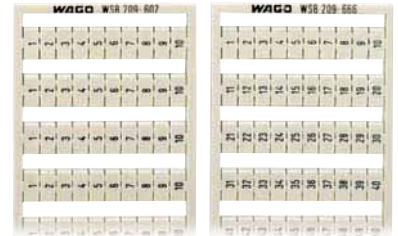

Colored Marker Cards

WAGO Quick Marking System WSB[®] WAGO Multi Marking System WMB[®]

Colored marker cards Horizontal/vertical marking Additional item-Nos. 10 strips with 10 markers per card for terminal block widths 5 - 17.5 mm/0.197 in - 0.689 in (WSB/WMB) 4 - 4.2 mm/0.157 in - 0.165 in (WMB)	Horizontal marking Consecutive numbers each strip 10 strips with 10 markers per card for terminal block widths 5 - 17.5 mm/0.197 in - 0.689 in (WSB/WMB) 4 - 4.2 mm/0.157 in - 0.165 in (WMB)	Vertical marking Consecutive numbers each strip 10 strips with 10 markers per card for terminal block widths 5 - 17.5 mm/0.197 in - 0.689 in (WSB/WMB) 4 - 4.2 mm/0.157 in - 0.165 in (WMB)
--	---	---