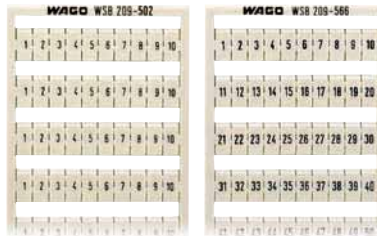

Colored Marker Cards

WAGO Quick Marking System WSB[®] WAGO Multi Marking System WMB[®]

Colored marker cards Horizontal/vertical marking Additional item-Nos. 10 strips with 10 markers per card for terminal block widths 5 - 17.5 mm/0.197 in - 0.689 in (WSB/WMB) 4 - 4.2 mm/0.157 in - 0.165 in (WMB)	Horizontal marking Consecutive numbers each strip 10 strips with 10 markers per card for terminal block widths 5 - 17.5 mm/0.197 in - 0.689 in (WSB/WMB) 4 - 4.2 mm/0.157 in - 0.165 in (WMB)	Vertical marking Consecutive numbers each strip 10 strips with 10 markers per card for terminal block widths 5 - 17.5 mm/0.197 in - 0.689 in (WSB/WMB) 4 - 4.2 mm/0.157 in - 0.165 in (WMB)
--	---	---