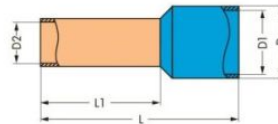

Item no.: 216-207
Product description: Ferrule Sleeve for 4 mm² / AWG 12 insulated electro-tin plated

Produkt kann von Bild abweichen / product may differ

Packing unit 1000 pieces

RoHS compliant

Strip length to	12 mm
Product group	2 (Terminal Block Accessories)
L	16.8 mm
L1	9.5 mm
D	5.4 mm
D1	4.8 mm
D2	2.9 mm
Weight	0.27 g
Color	grey
Customs Tariff No.	85369010
Country of Origin	Deutschland