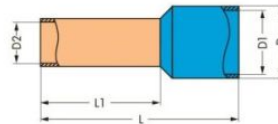

---

Item no.: 216-221  
Product description: Ferrule Sleeve for 0.5 mm<sup>2</sup> / AWG 22 insulated electro-tin plated

---

Produkt kann von Bild abweichen / product may differ

Packing unit 1000 pieces

RoHS compliant

Strip length to	7.5 mm
Product group	2 (Terminal Block Accessories)
L	11.5 mm
L1	6 mm
D	3 mm
D1	2.5 mm
D2	1.1 mm
Weight	0.072 g
Color	white
Customs Tariff No.	85369010
Country of Origin	Deutschland