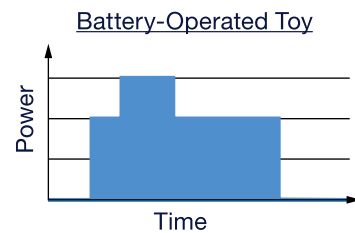

Perfect for power hungry devices