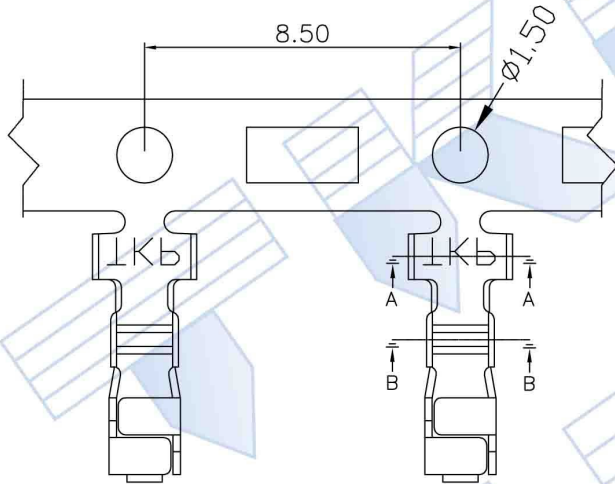

ROHS Compliant

台灣駿品端子股份有限公司

TAIWAN KING PIN TERMINAL CO.,LTD

新北市樹林區俊德街 23 號

TEL:886-2-26895596,26886112 FAX:886-2-26886110

E-mail:info@tkp.com.tw http://www.tkp.com.tw

- NOTE :
- * Material : Phosphor bronze
 - * Finish : Plated Tin over Nickel
 - * Electrical rating :30V 3A, AC/DC
 - * Applicable wire AWG #28- #22
 - * Used in 8821 series housings

PART NO.	8820T-2			Part NO.	Material	Finish	Remark	APPROVAL
TITLE	2.50mm Wire to Board							DRAWN: 高瑋瑩
THIRD ANGLE	SCALE	UNIT	SHEET NO	TOLERANCE	DATE	ODD NUMBERS	REV	CHECKED: 張明遠
	FREE	mm	1/1	.X± 0.30 .XXX±0.10 .XX±0.20 ANGLE ±2°	2012.09.25	ENG951483	A0	APPROVED: 陳泓宇
	420-010		C420-001					