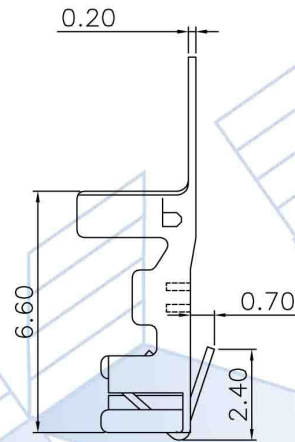

ROHS Compliant

台灣駿品端子股份有限公司

TAIWAN KING PIN TERMINAL CO.,LTD

新北市樹林區俊德街 23 號

TEL:886-2-26895596,26886112 FAX:886-2-26886110

E-mail:info@tkp.com.tw http://www.tkp.com.tw

- NOTE :
- * Material : Phosphor bronze
 - * Finish : Plated Tin over Nickel
 - * Electrical rating :30V 3A, AC/DC
 - * Applicable wire AWG #28- #22
 - * Used in 8821 series housings

PART NO.	8820T-2			Part NO.	Material	Finish	Remark	APPROVAL
TITLE	2.50mm Wire to Board							DRAWN: 高瑋瑩
THIRD ANGLE	SCALE	UNIT	SHEET NO	TOLERANCE	DATE	ODD NUMBERS	REV	CHECKED: 張明遠
	FREE	mm	1/1	.X± 0.30 .XXX±0.10 .XX±0.20 ANGLE ±2°	2012.09.25	ENG951483	A0	APPROVED: 陳泓宇
	420-010		C420-001					