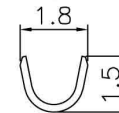

ROHS Compliant

台灣駿品端子股份有限公司

TAIWAN KING PIN TERMINAL CO.,LTD

新北市樹林區俊德街 23 號

TEL:886-2-26895596,26886112 FAX:886-2-26886110

E-mail:info@tkp.com.tw http://www.tkp.com.tw

- NOTE :
- * Material : Phosphor bronze
 - * Finish : Plated Tin over Nickel
 - * Electrical rating :30V 3A, AC/DC
 - * Applicable wire AWG #28- #22
 - * Used in 8821 series housings

PART NO.	8820T-2			Part NO.	Material	Finish	Remark	APPROVAL
TITLE	2.50mm Wire to Board							DRAWN: 高瑋瑩
THIRD ANGLE	SCALE	UNIT	SHEET NO	TOLERANCE	DATE	ODD NUMBERS	REV	CHECKED: 張明遠
	FREE	mm	1/1	.X± 0.30 .XXX±0.10 .XX±0.20 ANGLE ±2°	2012.09.25	ENG951483	A0	APPROVED: 陳泓宇
	420-010		C420-001					