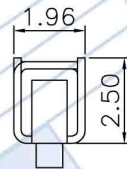

ROHS Compliant

台灣駿品端子股份有限公司

TAIWAN KING PIN TERMINAL CO.,LTD

新北市樹林區俊德街 23 號

TEL:886-2-26895596,26886112 FAX:886-2-26886110

E-mail:info@tkp.com.tw http://www.tkp.com.tw

- NOTE :
- * Material : Phosphor bronze
 - * Finish : Plated Tin over Nickel
 - * Electrical rating :30V 3A, AC/DC
 - * Applicable wire AWG #28- #22
 - * Used in 8821 series housings

PART NO.	8820T-2			Part NO.	Material	Finish	Remark	APPROVAL
TITLE	2.50mm Wire to Board							DRAWN: 高瑋瑩
THIRD ANGLE	SCALE	UNIT	SHEET NO	TOLERANCE	DATE	ODD NUMBERS	REV	CHECKED: 張明遠
	FREE	mm	1/1	.X± 0.30 .XXX±0.10 .XX±0.20 ANGLE ±2°	2012.09.25	ENG951483	A0	APPROVED: 陳泓宇
	420-010		C420-001					