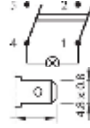

A4 Series | Illuminated double-pole switch 10A quick connection 4.8 black body

sample image

PRODUCT CODE: A41831G21000

Wiring diagrams

Terminal type

Accessories

- Body colour
- Actuator colour
- Marking
- Marking colour

Rating

10 (4) A / 250 VAC
6 (4) A / 250 VAC - 5E4
T125/55 °C

10 A / 125 VAC
10 A / 250 VAC
1/3 HP - 125 VAC
1/2 HP - 250VAC
T105 °C

Approvals

Dimensions (mm)

Cut out (mm)

Z	Y	X
0.7 ... 1.25	22.0 ± 0.1	19.0 ^{+0.2} ₀
1.25 ... 2.0	22.0 ± 0.1	19.3 ^{+0.2} ₀
2.0 ... 3.0	22.0 ± 0.1	19.6 ^{+0.2} ₀