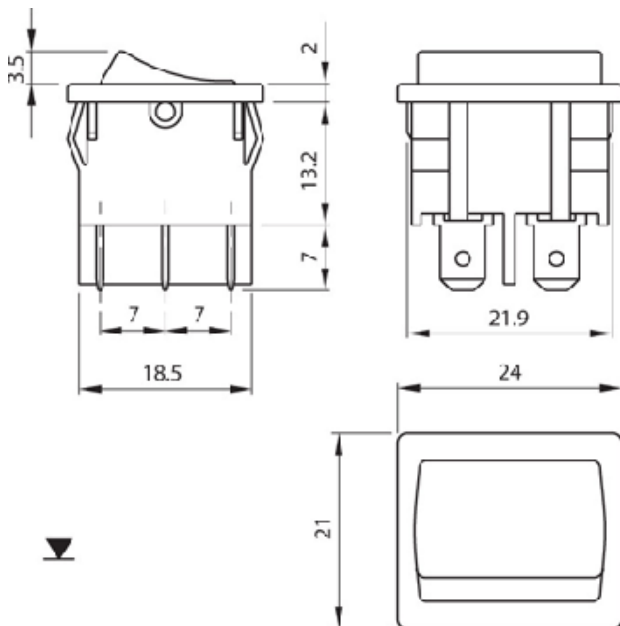

A4 Series | Illuminated double-pole switch 10A quick connection 4.8 black body

sample image

PRODUCT CODE: A41831G21000

Wiring diagrams

Terminal type

Accessories

- Body colour
- Actuator colour
- Marking
- Marking colour

Rating

10 (4) A / 250 VAC
6 (4) A / 250 VAC - 5E4
T125/55 °C

10 A / 125 VAC
10 A / 250 VAC
1/3 HP - 125 VAC
1/2 HP - 250VAC
T105 °C

Approvals

Dimensions (mm)

Cut out (mm)

Z	Y	X
0.7 ... 1.25	22.0 ± 0.1	19.0 ^{+0.2} ₀
1.25 ... 2.0	22.0 ± 0.1	19.3 ^{+0.2} ₀
2.0 ... 3.0	22.0 ± 0.1	19.6 ^{+0.2} ₀