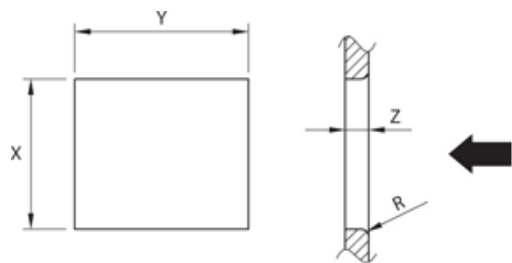

A4 Series | Illuminated double-pole switch 10A quick connection 4.8 black body

sample image

PRODUCT CODE: A41831G21000

Wiring diagrams

Terminal type

Accessories

- Body colour
- Actuator colour
- Marking
- Marking colour

Rating

10 (4) A / 250 VAC
6 (4) A / 250 VAC - 5E4
T125/55 °C

10 A / 125 VAC
10 A / 250 VAC
1/3 HP - 125 VAC
1/2 HP - 250VAC
T105 °C

Approvals

Dimensions (mm)

Cut out (mm)

Z	Y	X
0.7 ... 1.25	22.0 ± 0.1	19.0 ^{+0.2} ₀
1.25 ... 2.0	22.0 ± 0.1	19.3 ^{+0.2} ₀
2.0 ... 3.0	22.0 ± 0.1	19.6 ^{+0.2} ₀