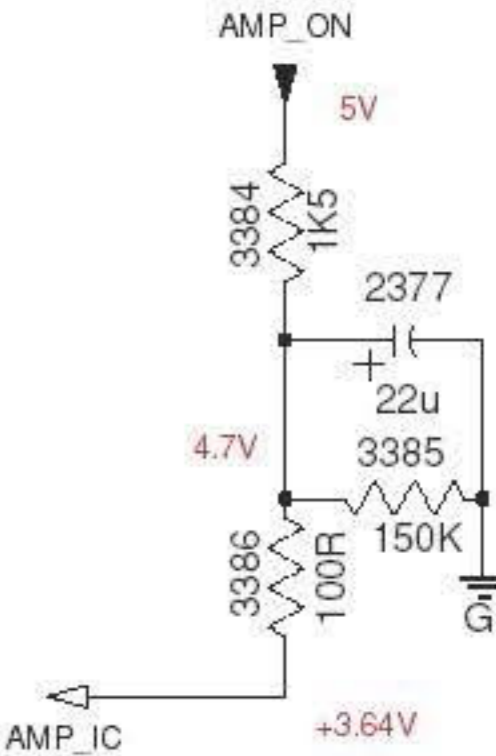

HEATSINK SCREW HOLE

AQ00

AMP_IC

AV00