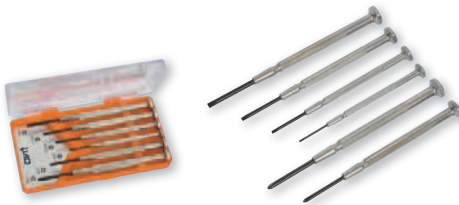

Precision Screwdrivers

Item No.	i	6
AV05010	6 piece set	6

- Chrome vanadium blades for extra strength
- Soft grip handles for extra comfort

CONTENTS: 2 x slotted, sizes: 5 x 75mm & 6 x 100mm. 2 x PZ, sizes: 1 x 100mm & 2 x 100mm.