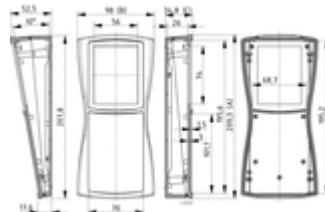

Note: * = Available on request. Upgradable to IP 65 by fitting DI-D.

A 209,3 mm
B 98 mm
C 34,8 mm

Technical drawings

Catalogue drawing in DXF format:

[82803224_BS-803-DIS-7024.dxf](#) (3.0 MB)

3D product data in STEP format: