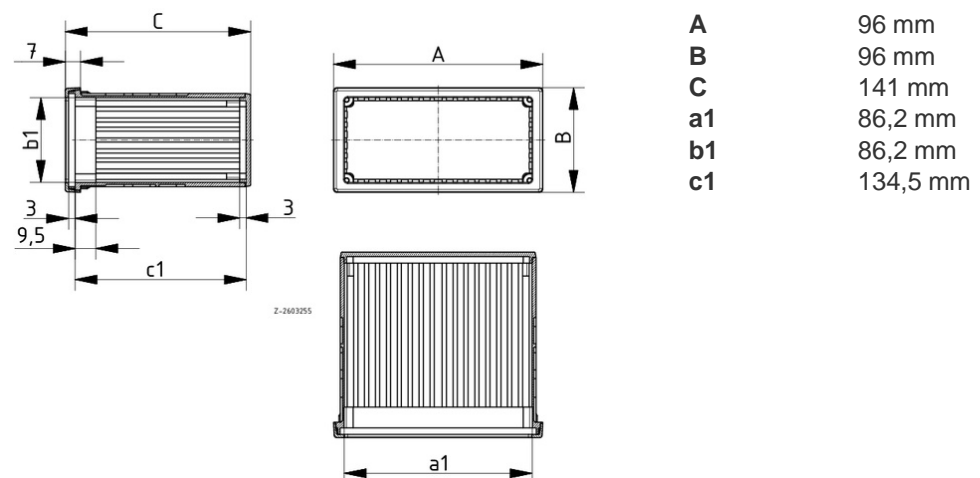

**Protection class**

IP 40 up to IP 65/DIN EN 60529, depending on the design

**Enclosure material**

Modified PPE+PS (SE1 GFN1); for details see Technical Information

Scope of delivery: NGS...: Enclosure, standard front frame, rear lid, screws NGS 9806-GR:  
 Enclosure, standard front frame, 2 clamps

Note: \* = Available on request. See following pages for accessories.  
 NGS-9806-GR design with stepped rear panel.

**Technical drawings**

3D product data in STEP format:

[Registration necessary](#)

Catalogue drawing in DXF format: