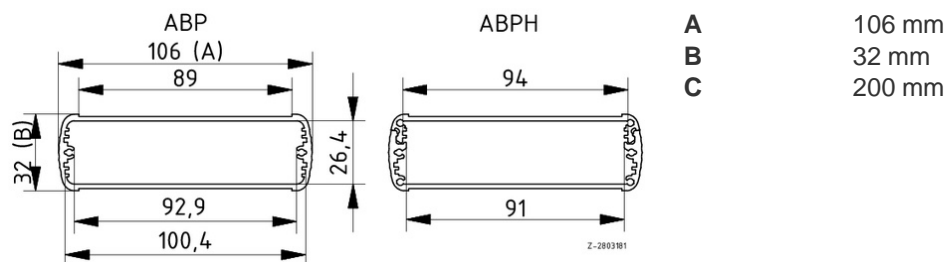

Technical drawings

Basic drawing for processing work:

[84100200_ABP-1000-200-G.dxf](#) (283 KB)

Catalogue drawing in DXF format:

[84100200_ABP-1000-0200.dxf](#) (1.1 MB)

Catalogue drawing in PDF format:

[84100200_ABP-1000-0200.pdf](#) (110 KB)

3D product data in STEP format:

[Registration necessary](#)

Basic drawing for processing work:

[84100200_ABP-1000-200-G.dxf-G.dxf](#) (283 KB)

Basic drawing for processing work:

[84100200_ABP-1000-0200-G.dxf](#) (283 KB)

Assembly instructions

[Alubos-ABPH-....-....pdf](#) (124 KB)

[Alubos-ABM-....-SAL(-BE).pdf](#) (69 KB)

[Alubos-AB-WL-..pdf](#) (195 KB)

[Alubos-AB-....-HS.pdf](#) (67 KB)