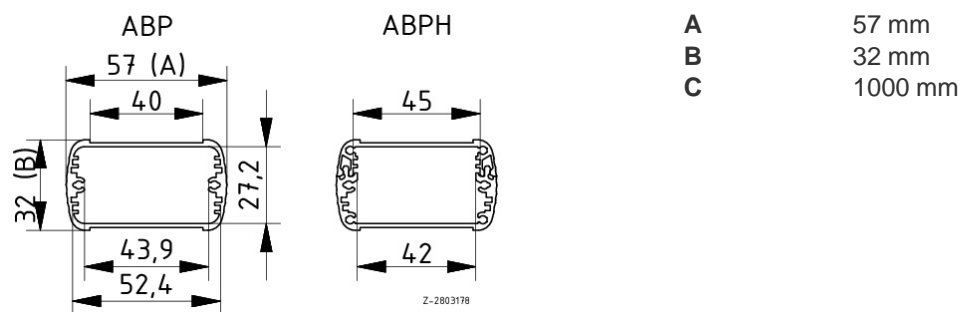

Technical drawings

Catalogue drawing in DXF format:
[84060000_ABP-600-1000.dxf](#) (1.1 MB)
Catalogue drawing in PDF format:
[84060000_ABP-600-1000.pdf](#) (104 KB)
3D product data in STEP format:
[Registration necessary](#)
Basic drawing for processing work:
[84060000_ABP-600-1000-G.dxf](#) (280 KB)

Assembly instructions

[Alubos-ABPH-....-....pdf](#) (124 KB)
[Alubos-ABM-....-SAL(-BE).pdf](#) (69 KB)
[Alubos-AB-WL-..pdf](#) (195 KB)
[Alubos-AB-....-HS.pdf](#) (67 KB)

Chapter download

[Alubos_GB.pdf](#) (1.1 MB)