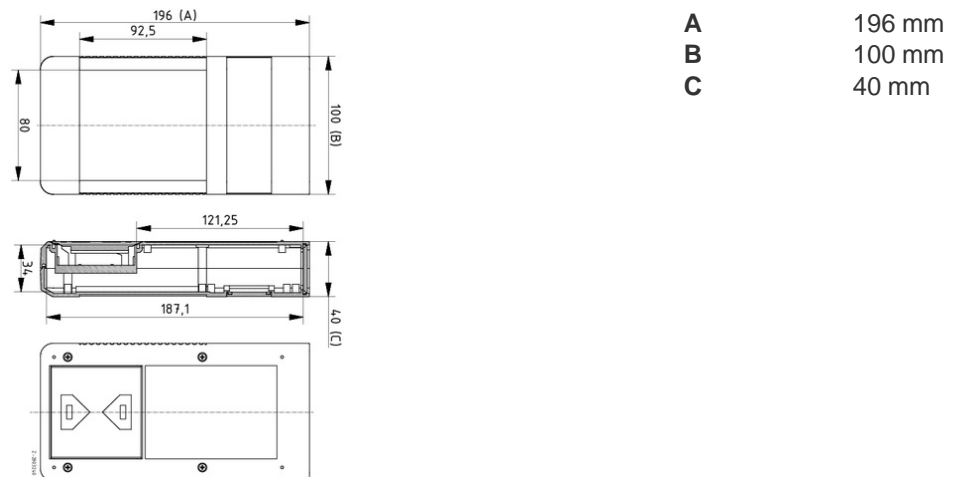

BOS 800

BOS 800 - BOS 808

BOS 800 with panoramic display screen and compartment for 4 x 1.5 mignon batteries

Order no.: 34800000

| | |
|----------------------------------|--|
| Colour | Black |
| Colour of enclosure group | Depending on the model: black, similar to RAL 9005, or agate grey, similar to RAL 7038; special colours on request |
| Protection class | Depending on the model: IP 40 / IP 65/DIN EN 60529 |
| Enclosure material | ABS, seal made of CR; for details see Technical Information |

Scope of delivery: Lid, base, front panel, screws, battery compartment lid, contacts, panoramic display screen

Note: * = Available on request

| | |
|---------------------------|--|
| Technical drawings | 3D product data in STEP format: Registration necessary Basic drawing for processing work: 34800000_BOS-800-G.dxf (716 KB) Catalogue drawing in DXF format: 34800000_2800811.dxf (1.0 MB) Catalogue drawing in PDF format: 34800000_2800811.pdf (128 KB) |
|---------------------------|--|