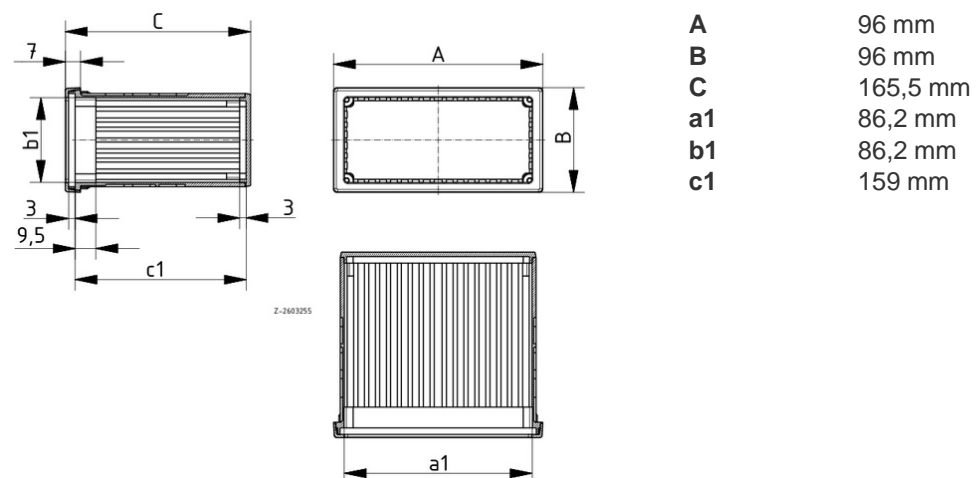

**Protection class**

IP 40 up to IP 65/DIN EN 60529, depending on the design

**Enclosure material**

Modified PPE+PS (SE1 GFN1); for details see Technical Information

Scope of delivery: NGS...: Enclosure, standard front frame, rear lid, screws NGS 9806-GR:  
 Enclosure, standard front frame, 2 clamps

Note: \* = Available on request. See following pages for accessories.  
 NGS-9806-GR design with stepped rear panel.

**Technical drawings**

3D product data in STEP format:

[Registration necessary](#)

Catalogue drawing in DXF format: