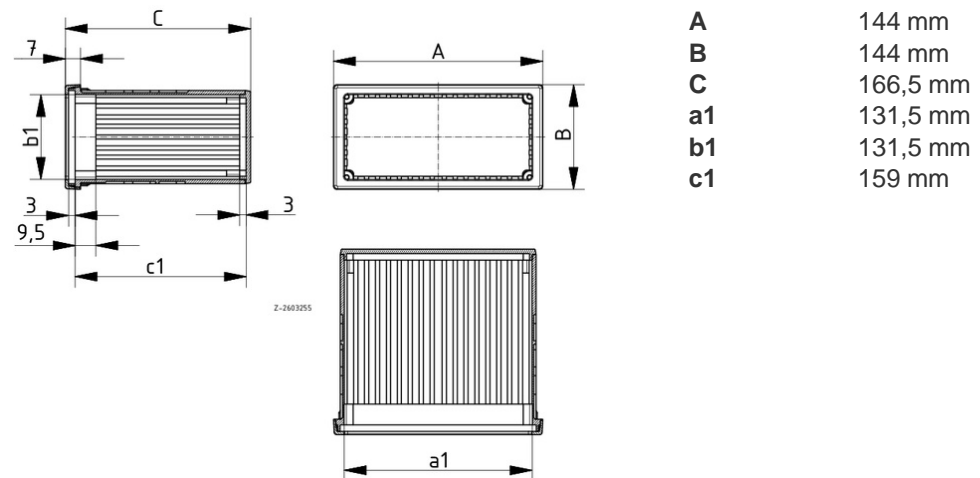

Protection class

IP 40 up to IP 65/DIN EN 60529, depending on the design

Enclosure material

Modified PPE+PS (SE1 GFN1); for details see Technical Information

Scope of delivery: NGS...: Enclosure, standard front frame, rear lid, screws NGS 9806-GR:
 Enclosure, standard front frame, 2 clamps

Note: * = Available on request. See following pages for accessories.
 NGS-9806-GR design with stepped rear panel.

Technical drawings

3D product data in STEP format:

[Registration necessary](#)

Catalogue drawing in DXF format: