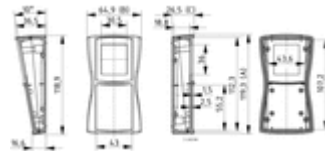

Note: \* = Available on request. Upgradable to IP 65 by fitting DI-D.

**A** 119,3 mm  
**B** 64,9 mm  
**C** 26,5 mm