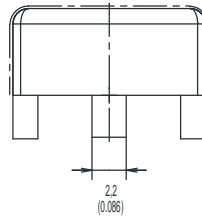

D6 SPST Momentary Key Switches

BUTTON AVAILABLE

BTND6 Buttons must be ordered separately. Shipped in bulk.

NOTE: Only compatible with D6C.

OPTION CODE	BUTTON COLOR
00	WHITE
10	GRAY
30	YELLOW
40	RED
50	GREEN
60	BLUE
90	BLACK

Key Switches

Dimensions are shown: mm (inch)
Specifications and dimensions subject to change