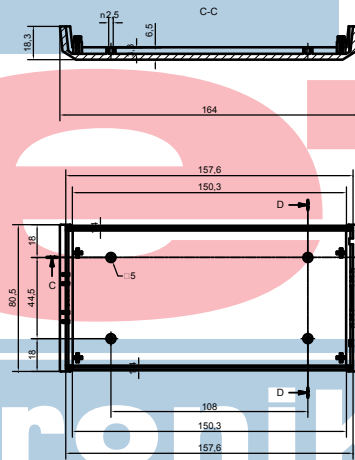

www.ret.hu
ret
elektronika
Tel.: +36 62 554-600