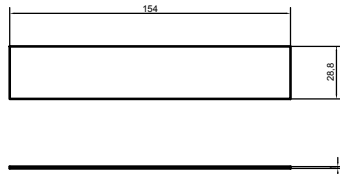

www.ret.hu
ret
elektronika
Tel.: +36 62 554-600