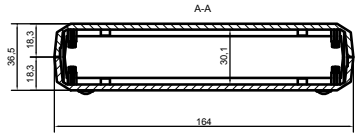

www.ret.hu
ret
elektronika
Tel.: +36 62 554-600