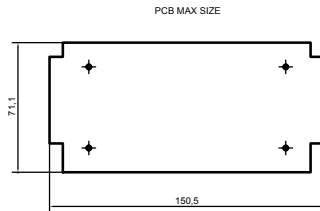

www.ret.hu
ret
elektronika
Tel.: +36 62 554-600