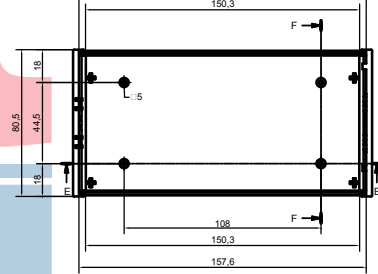

www.ret.hu
ret
elektronika
Tel.: +36 62 554-600