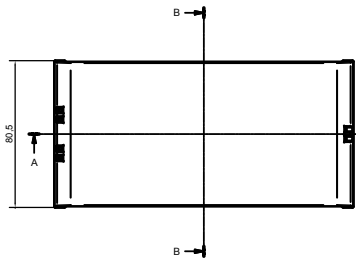

www.ret.hu
ret
elektronika
Tel.: +36 62 554-600