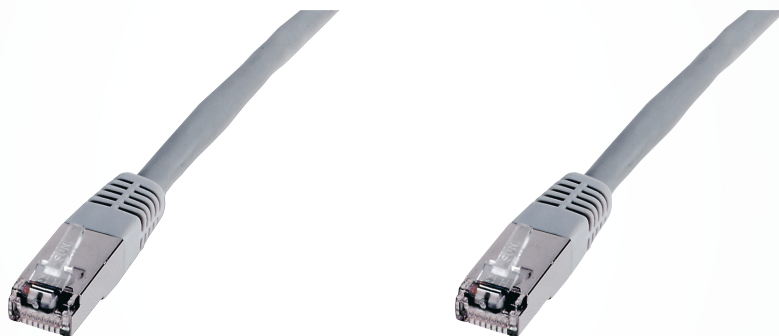

® Premium CAT 6 S-FTP patch cable

DK-1641-010
4016032214946

Best performance and link quality for your network.

- 4 x 2 AWG 26/7, twisted pair
- 2 x RJ45 connectors
- Boots with kink protections and strain reliefs
- Spot length on boot
- Type CM (UL) C (UL) CMH E222711-F3 3P/ETL Verified
- UL listed
- Category: CAT 6
- Shielding: S-FTP, Pairs in metal foil and braid shielding
- Structure: 4 x 2 AWG 26/7, twisted pair
- Color: grey
- Length: 1m
- Configuration: 1:1
- Jacket: PVC
- Packaging: DIGITUS Polybag