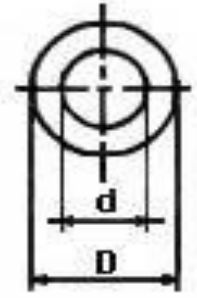

Spacer Ring

Típus	D	d	L
KDR- 2	7mm	3.6mm	2mm
KDR- 3	7mm	3.6mm	3mm
KDR- 4	7mm	3.6mm	4mm
KDR- 5	7mm	3.6mm	5mm
KDR- 6	7mm	3.6mm	6mm
KDR- 7	7mm	3.6mm	7mm
KDR- 8	7mm	3.6mm	8mm
KDR- 9	7mm	3.6mm	9mm
KDR-10	7mm	3.6mm	10mm
KDR-11	7mm	3.6mm	11mm
KDR-12	7mm	3.6mm	12mm
KDR-13	7mm	3.6mm	13mm
KDR-14	7mm	3.6mm	14mm
KDR-15	7mm	3.6mm	15mm
KDR-16	7mm	3.6mm	16mm
KDR-17	7mm	3.6mm	17mm
KDR-18	7mm	3.6mm	18mm
KDR-19	7mm	3.6mm	19mm
KDR-20	7mm	3.6mm	20mm
KDR-21	7mm	3.6mm	21mm
KDR-22	7mm	3.6mm	22mm
KDR-23	7mm	3.6mm	23mm
KDR-24	7mm	3.6mm	24mm
KDR-25	7mm	3.6mm	25mm
KDR-26	7mm	3.6mm	26mm
KDR-27	7mm	3.6mm	27mm
KDR-28	7mm	3.6mm	28mm
KDR-29	7mm	3.6mm	29mm
KDR-30	7mm	3.6mm	30mm
KDR-31	7mm	3.6mm	31mm
KDR-32	7mm	3.6mm	32mm
KDR-33	7mm	3.6mm	33mm
KDR-34	7mm	3.6mm	34mm
KDR-35	7mm	3.6mm	35mm

Material Polystyrene (RoHS Compliant)
Tolerance ±0.15mm
Color Black