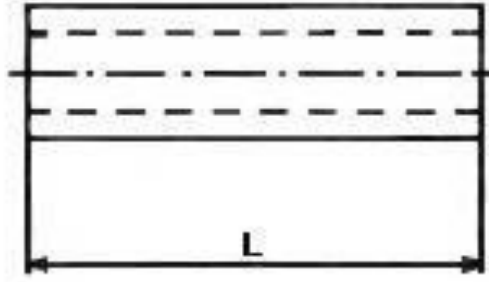

Spacer Ring

Típus	D	d	L
KDR- 2	7mm	3.6mm	2mm
KDR- 3	7mm	3.6mm	3mm
KDR- 4	7mm	3.6mm	4mm
KDR- 5	7mm	3.6mm	5mm
KDR- 6	7mm	3.6mm	6mm
KDR- 7	7mm	3.6mm	7mm
KDR- 8	7mm	3.6mm	8mm
KDR- 9	7mm	3.6mm	9mm
KDR-10	7mm	3.6mm	10mm
KDR-11	7mm	3.6mm	11mm
KDR-12	7mm	3.6mm	12mm
KDR-13	7mm	3.6mm	13mm
KDR-14	7mm	3.6mm	14mm
KDR-15	7mm	3.6mm	15mm
KDR-16	7mm	3.6mm	16mm
KDR-17	7mm	3.6mm	17mm
KDR-18	7mm	3.6mm	18mm
KDR-19	7mm	3.6mm	19mm
KDR-20	7mm	3.6mm	20mm
KDR-21	7mm	3.6mm	21mm
KDR-22	7mm	3.6mm	22mm
KDR-23	7mm	3.6mm	23mm
KDR-24	7mm	3.6mm	24mm
KDR-25	7mm	3.6mm	25mm
KDR-26	7mm	3.6mm	26mm
KDR-27	7mm	3.6mm	27mm
KDR-28	7mm	3.6mm	28mm
KDR-29	7mm	3.6mm	29mm
KDR-30	7mm	3.6mm	30mm
KDR-31	7mm	3.6mm	31mm
KDR-32	7mm	3.6mm	32mm
KDR-33	7mm	3.6mm	33mm
KDR-34	7mm	3.6mm	34mm
KDR-35	7mm	3.6mm	35mm

Material Polystyrene (RoHS Compliant)
Tolerance ±0.15mm
Color Black