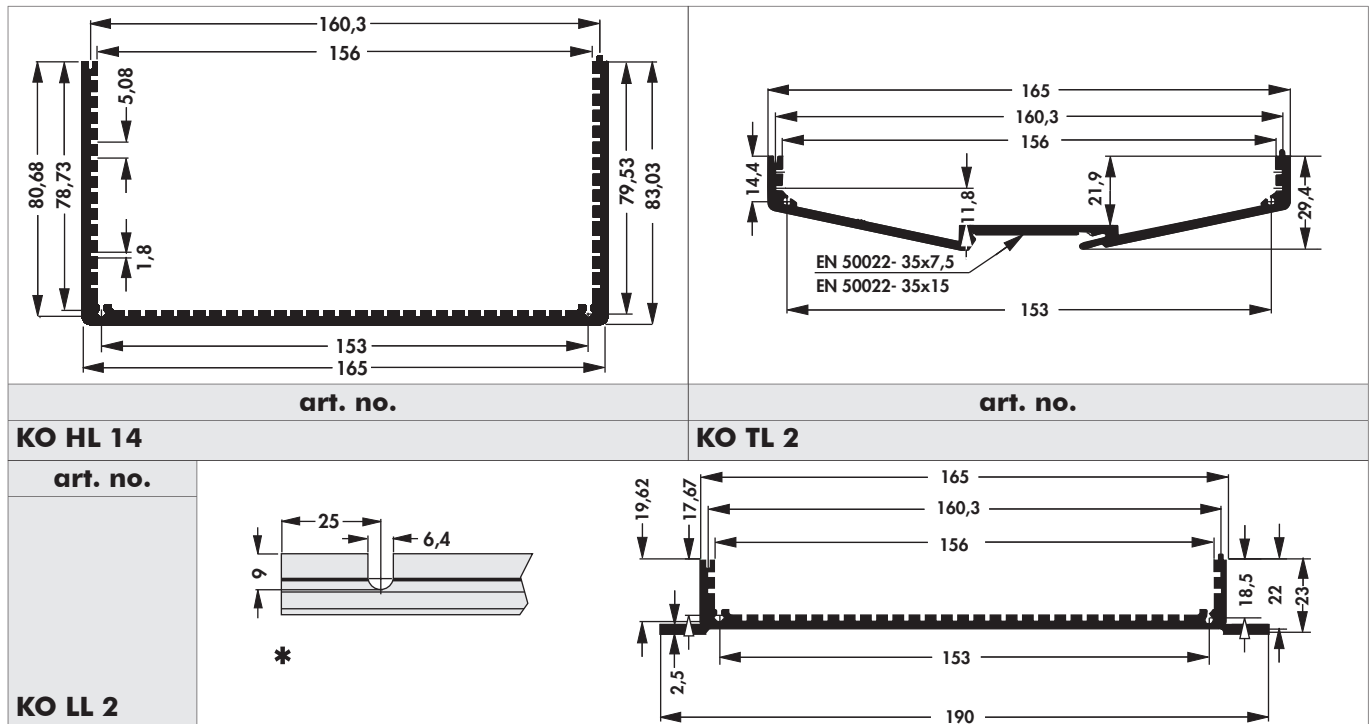

Combination cases

* fixing slot KO LL 2

Profile in metre lengths → M 18

Order example

KO HL 2	KO HL 6	160	MS
first profile	second profile	available lengths (internal dimension): 100, 120, 160, 200, 220, 234 mm	requested surface finish: SA = complete case black anodised ME = complete case clear anodised MS = case profile black anodised, cover panels clear anodised TP = complete case chrome-free transparent passivated
please order cover plates separately			

M 17

Design case Secco
Design case Eurotainer
Design case Chac
Design case Frame

→ M 42
→ M 46
→ M 45
→ M 43 - 44

Order example KO H-Profile
Tube cases
Miniature aluminium case
Cooling case

→ M 12
→ M 21 - 25
→ M 27 - 33
→ M 35 - 39