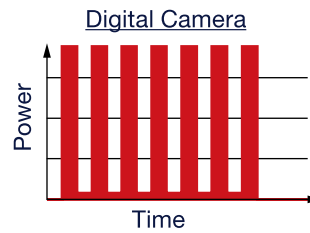

Perfect for high-tech devices