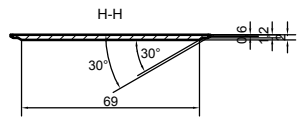

+36 62 554-600

www.rete.hu  
elektronika  
Tel: +36 62 554-600

	<b>Assembly MC-12</b> Subject to technical modification without prior notice. Tipographical and other errors do not justify any claim for damages. All dimensions should be verified using an actual moulded part.	Part Number <b>MC-12</b>
	This document contains proprietary information TEKO S.p.A. and is intended subject to the conditions that the information be retained in confidence not be reproduced or used and not be used or incorporated in any product.	Date 06/02/2006