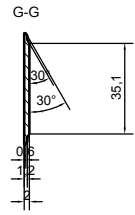

+36 62 554-600

www.rete.hu  
elektronika  
Tel: +36 62 554-600

	<b>Assembly MC-12</b> Subject to technical modification without prior notice. Tipographical and other errors do not justify any claim for damages. All dimensions should be verified using an actual moulded part.	Part Number <b>MC-12</b>
	This document contains proprietary information TEKO S.p.A. and is intended subject to the conditions that the information be retained in confidence not be reproduced or used and not be used or incorporated in any product.	Date 06/02/2006