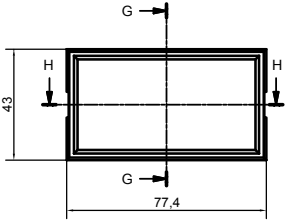

+36 62 554-600

www.rete.hu  
elektronika  
Tel: +36 62 554-600

	<b>Assembly MC-12</b> Subject to technical modification without prior notice. Tipographical and other errors do not justify any claim for damages. All dimensions should be verified using an actual moulded part.	Part Number <b>MC-12</b>
	This document contains proprietary information TEKO S.p.A. and is intended subject to the conditions that the information be retained in confidence not be reproduced or used and not be used or incorporated in any product.	Date 06/02/2006