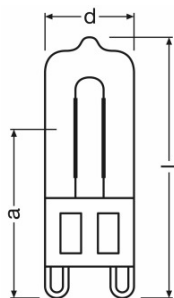

### Dimensions & weight

Diameter	14.0 mm
Overall length	43.0 mm
Light center length (LCL)	22.0 mm
Length	43.0 mm
Outer bulb	T13,3