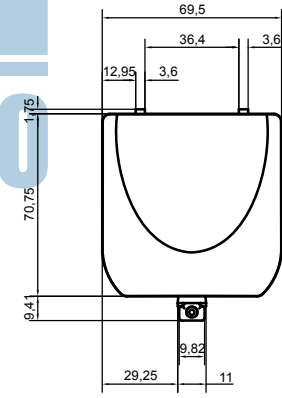

elektronika  
Tel: +36 62 554-600

	<b>Assembly OK1-B</b>	<b>OK1-B</b>
	<small>Subject to technical modification without prior notice. Tipographical and other errors do not justify any claim for damages. All dimensions should be verified using an actual moulded part.</small>	<small>Rev. Index</small> <small>Date</small> <small>Formal design</small>
<small>This document contains proprietary information TEKO S.p.A. and is intended subject to the conditions that the information be retained in confidence not be reproduced or copied and not be used or incorporated in any product.</small>	<small>11/01/2006</small>	<small>A1</small>