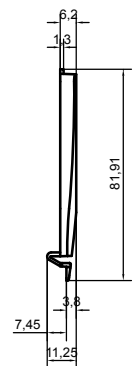

elektronika  
Tel: +36 62 554-600

	<b>Assembly OK1-B</b>	<b>OK1-B</b>
	<small>Subject to technical modification without prior notice. Tipographical and other errors do not justify any claim for damages. All dimensions should be verified using an actual moulded part.</small>	<small>Rev. Index</small> <small>Date</small> <small>Formal design</small>
<small>This document contains proprietary information TEKO S.p.A. and is intended subject to the conditions that the information be retained in confidence not be reproduced or copied and not be used or incorporated in any product.</small>	<small>11/01/2006</small>	<small>A1</small>