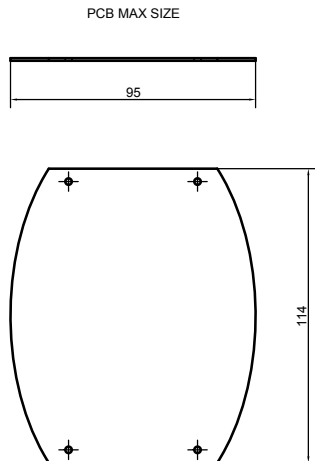

elektronika  
Tel: +36 62 554-600

	<b>Assembly OK1-B</b>	<b>OK1-B</b>
	<small>Subject to technical modification without prior notice. Tipographical and other errors do not justify any claim for damages. All dimensions should be verified using an actual moulded part.</small>	<small>Rev. Index</small> <small>Date</small> <small>Formal design</small>
<small>This document contains proprietary information TEKO S.p.A. and is intended subject to the conditions that the information be retained in confidence not be reproduced or copied and not be used or incorporated in any product.</small>	<small>11/01/2006</small>	<small>A1</small>