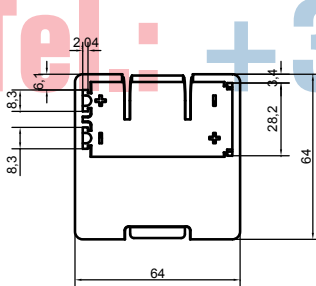

elektronika  
Tel: +36 62 554-600

	<b>Assembly OK1-B</b>	<b>OK1-B</b>
	<small>Subject to technical modification without prior notice. Tipographical and other errors do not justify any claim for damages. All dimensions should be verified using an actual moulded part.</small>	<small>Rev. Index</small> <small>Date</small> <small>Formal design</small>
<small>This document contains proprietary information TEKO S.p.A. and is intended subject to the conditions that the information be retained in confidence not be reproduced or copied and not be used or incorporated in any product.</small>	<small>11/01/2006</small>	<small>A1</small>