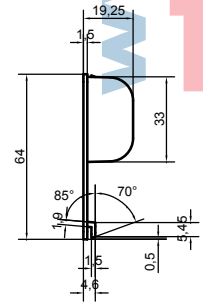

elektronika  
Tel: +36 62 554-600

	<b>Assembly OK1-B</b>	<b>OK1-B</b>
	<small>Subject to technical modification without prior notice. Tipographical and other errors do not justify any claim for damages. All dimensions should be verified using an actual moulded part.</small>	<small>Rev. Index</small> <small>Date</small> <small>Formal design</small>
<small>This document contains proprietary information TEKO S.p.A. and is intended subject to the conditions that the information be retained in confidence not be reproduced or copied and not be used or incorporated in any product.</small>	<small>11/01/2006</small>	<small>A1</small>