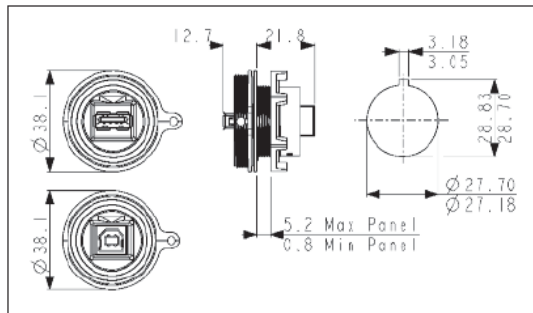

## FRONT PANEL MOUNTING CONNECTOR

- PX0842/A - USB 'A' type IP68 connector
- PX0842/B - USB 'B' type IP68 connector
- Opposite connector to rear of panel
- Mates with PX0840 and PX0841 cable connectors

**Part No.****Description**PX0842/A  
PX0842/BIP68 A type USB, front panel mounted. Sealed A type at front of panel, standard B type at rear.  
IP68 B type USB, front panel mounted. Sealed B type at front of panel, standard A type at rear.