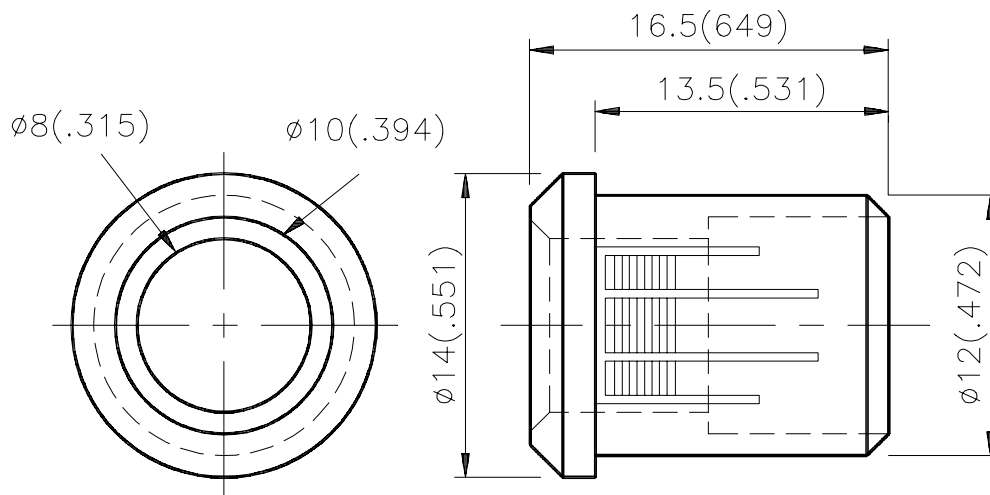

### Features

- SUITABLE FOR BACK PANEL ILLUMINATION, CIRCUIT BOARD INDICATOR, LED INDICATOR.
- BESIDES COLORED DIFFUSED, WATER CLEAR AND TRANSPARENT PACKAGE ARE ALSO AVAILABLE.
- UL RATING : 94V-0.
- HOUSING MATERIAL: TYPE 66 NYLON.

### Package Dimensions

#### Notes:

1. All dimensions are in millimeters (inches).
2. Tolerance is  $\pm 0.25(0.01")$  unless otherwise noted.
3. Lead spacing is measured where the lead emerge package.
4. Specifications are subject to change without notice.