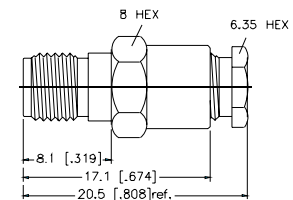

Straight Clamp Plug - Standard Cable

P.N.	Cable Group	Plt.	Ins.	Imp.	Crimp Tool
SMA1141C2-3GT50G-1-50	01	Gold	Teflon	50	N/A

Assembly Instruction M - page 239

Straight Clamp Jack - Miniature Cable

P.N.	Cable Group	Plt.	Ins.	Imp.	Crimp Tool
SMA6141C1-3GT50G-5-50	05	Gold	Teflon	50	N/A

Assembly Instruction M - page 239

Bulkhead Clamp Jack - Miniature Cable

P.N.	Cable Group	Plt.	Ins.	Imp.	Crimp Tool
SMA6441C1-3GT50G-5-50	05	Gold	Teflon	50	N/A

Assembly Instruction M - page 239