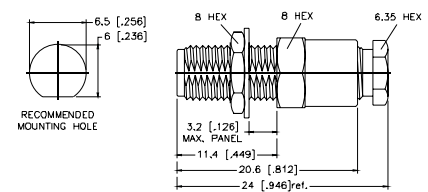

Straight Clamp Plug - Standard Cable

P.N.	Cable Group	Plt.	Ins.	Imp.	Crimp Tool
SMA1141C2-3GT50G-1-50	01	Gold	Teflon	50	N/A

Assembly Instruction M - page 239

Straight Clamp Jack - Miniature Cable

P.N.	Cable Group	Plt.	Ins.	Imp.	Crimp Tool
SMA6141C1-3GT50G-5-50	05	Gold	Teflon	50	N/A

Assembly Instruction M - page 239

Bulkhead Clamp Jack - Miniature Cable

P.N.	Cable Group	Plt.	Ins.	Imp.	Crimp Tool
SMA6441C1-3GT50G-5-50	05	Gold	Teflon	50	N/A

Assembly Instruction M - page 239