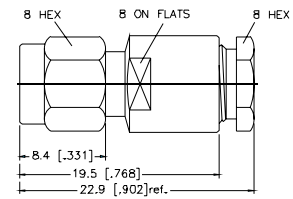

Straight Clamp Plug - Standard Cable

P.N.	Cable Group	Plt.	Ins.	Imp.	Crimp Tool
SMA1141C2-3GT50G-1-50	01	Gold	Teflon	50	N/A

Assembly Instruction M - page 239

Straight Clamp Jack - Miniature Cable

P.N.	Cable Group	Plt.	Ins.	Imp.	Crimp Tool
SMA6141C1-3GT50G-5-50	05	Gold	Teflon	50	N/A

Assembly Instruction M - page 239

Bulkhead Clamp Jack - Miniature Cable

P.N.	Cable Group	Plt.	Ins.	Imp.	Crimp Tool
SMA6441C1-3GT50G-5-50	05	Gold	Teflon	50	N/A

Assembly Instruction M - page 239