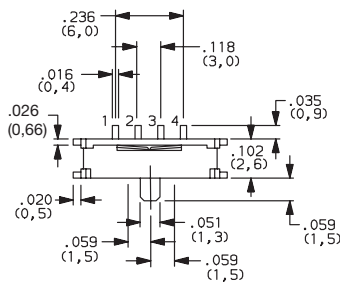

### PC MOUNTING

PCM12SMTR  
SPDT

PART NUMBER	SWITCH FUNCTION	
	POS. 1	POS. 2
<b>PCM12SMTR</b>	ON	ON
CONN. TERMINALS	1-2	2-3
SCHEMATIC		
SPDT		

### TAPE & REEL

For part number PCM12SMTR

Quantity per reel 3500

Dimensions are shown: Inch (mm)  
 Specifications and dimensions subject to change

# PCM Series Ultraminiature Surface Mount Slide Switches

PART NUMBER	SWITCH FUNCTION		
	POS. 1	POS. 2	POS. 3
<b>PCM13SMTR</b>	ON	ON	ON
CONN. TERMINALS	1-3	2-3	3-4
SCHEMATIC			
SP3T			

PCM13SMTR  
SP3T

Actuator shown in pos. 2

## TAPE & REEL

For part number PCM13SMTR

Quantity per reel 3500

Third Angle  
Projection

Dimensions are shown: Inches (mm)  
Specifications and dimensions subject to change

www.ck-components.com

Slide