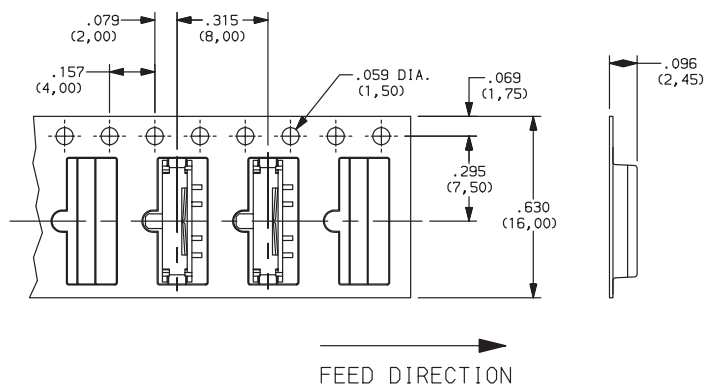

### TAPE & REEL

For part number PCM12SMTR

Quantity per reel 3500

Dimensions are shown: Inch (mm)  
 Specifications and dimensions subject to change

# PCM Series Ultraminiature Surface Mount Slide Switches

PART NUMBER	SWITCH FUNCTION		
	POS. 1	POS. 2	POS. 3
<b>PCM13SMTR</b>	ON	ON	ON
CONN. TERMINALS	1-3	2-3	3-4
SCHEMATIC			
SP3T			

PCM13SMTR  
SP3T

Actuator shown in pos. 2

## TAPE & REEL

For part number PCM13SMTR

Quantity per reel 3500

Third Angle  
Projection

Dimensions are shown: Inches (mm)  
Specifications and dimensions subject to change

www.ck-components.com

Slide