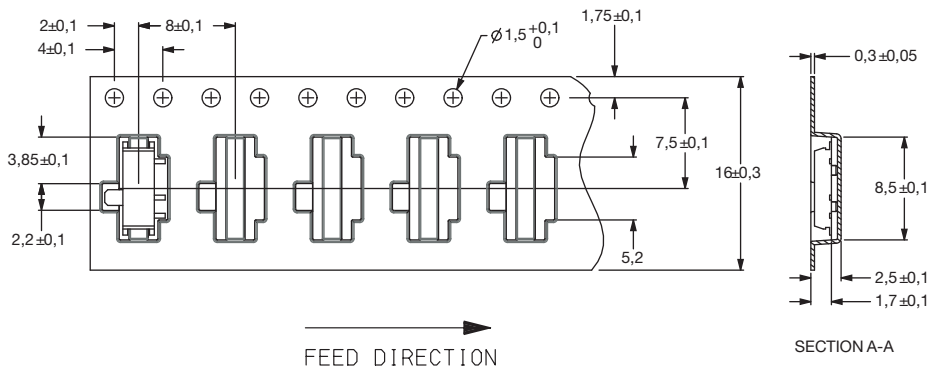

### PC MOUNTING

PCM12SMTR  
SPDT

PART NUMBER	SWITCH FUNCTION	
	POS. 1	POS. 2
<b>PCM12SMTR</b>	ON	ON
CONN. TERMINALS	1-2	2-3
SCHEMATIC		
SPDT		

### TAPE & REEL

For part number PCM12SMTR

Quantity per reel 3500

Dimensions are shown: Inch (mm)  
 Specifications and dimensions subject to change

## TAPE & REEL

For part number PCM13SMTR

Quantity per reel 3500

Third Angle  
Projection

Dimensions are shown: Inches (mm)  
Specifications and dimensions subject to change

www.ck-components.com

Slide