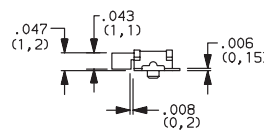

### TAPE & REEL

For part number PCM12SMTR

Quantity per reel 3500

Dimensions are shown: Inch (mm)  
 Specifications and dimensions subject to change

# PCM Series Ultraminiature Surface Mount Slide Switches

PART NUMBER	SWITCH FUNCTION		
	POS. 1	POS. 2	POS. 3
<b>PCM13SMTR</b>	ON	ON	ON
CONN. TERMINALS	1-3	2-3	3-4
SCHEMATIC			
SP3T			

PCM13SMTR  
SP3T

Actuator shown in pos. 2

## TAPE & REEL

For part number PCM13SMTR

Quantity per reel 3500

Third Angle  
Projection

Dimensions are shown: Inches (mm)  
Specifications and dimensions subject to change

www.ck-components.com

Slide