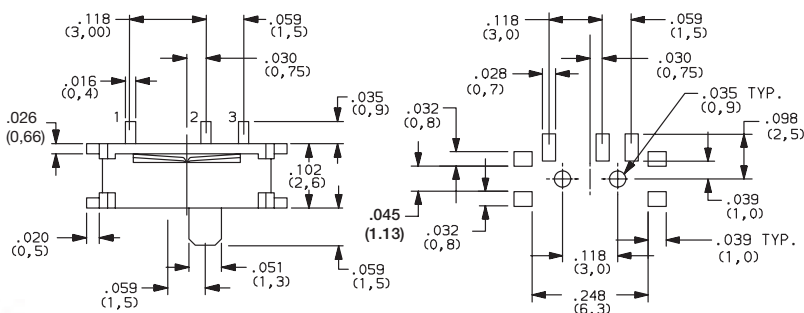

PCM Series Ultraminiature Surface Mount Slide Switches

Features/Benefits

- Ultraminiature surface mount
- Low profile
- SPDT & SP3T models
- RoHS compliant

Typical Applications

- Computer peripherals & network products
- Telecommunication products
- Test & measurement equipment

Specifications

CONTACT RATING: 0.3A @ 6 VDC.
MECHANICAL LIFE: 10,000 cycles.
CONTACT RESISTANCE: 70 m Ω max.
INSULATION RESISTANCE: 100 M Ω min. @ 500V.
DIELECTRIC STRENGTH: 500 VAC min.
OPERATING TEMPERATURE: -20°C to +85°C.
SOLDERABILITY: 255C max. solder temperature.
PACKAGING: Tape & reel.

Materials

CASE: PA6T
COVER: Stainless steel.
SLIDER: Nylon 4/6
BRUSH: Copper alloy silver clad.
TERMINALS: Copper alloy, silver plated.

NOTE: All models RoHS compliant and compatible with all options.

NOTE: Specifications and materials listed above are for switches with standard options. For information on specific and custom switches, consult Customer Service Center.

How To Order

Complete part numbers for PCM Series Ultraminiature Surface Mount Slide Switches are shown below and on page I-45.

PC MOUNTING