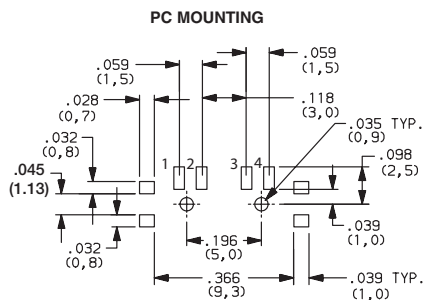

### PC MOUNTING

PCM12SMTR  
SPDT

PART NUMBER	SWITCH FUNCTION	
	POS. 1	POS. 2
<b>PCM12SMTR</b>	ON	ON
CONN. TERMINALS	1-2	2-3
SCHEMATIC		
SPDT		

# PCM Series Ultraminiature Surface Mount Slide Switches

PART NUMBER	SWITCH FUNCTION		
	POS. 1	POS. 2	POS. 3
<b>PCM13SMTR</b>	ON	ON	ON
CONN. TERMINALS	1-3	2-3	3-4
SCHEMATIC			
SP3T			

PCM13SMTR  
SP3T

Actuator shown in pos. 2