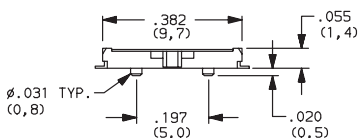

Actuator shown in pos. 2