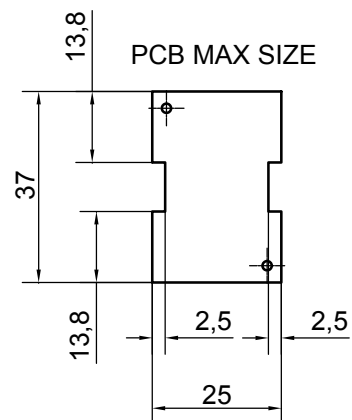

www.netinu

ret  
elektronika  
Tel.: +36 62 554-600

	Denomination	Part. Number		
	<b>Assembly 10006</b>		<b>10006</b>	
	Subject to technical modification without prior notice. Tipographical and other errors do not justify any claim for damages. All dimensions should be verified using an actual moulded part.		Rev. Index	Scale
	This document contains proprietary information of <b>TEKO S.p.a.</b> and is tendered subject to the conditions that the information be retained in confidence not be reproduced or copied and not be used or incorporated in any product.		Date	Format design
		23/11/2005	A3	