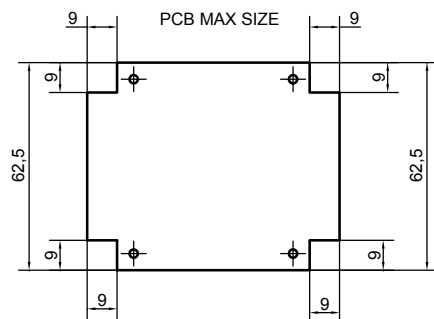

www-ret-**ret**
elektronika
 Tel.: +36 62 504-600

	Denomination	Assembly 1122		Part. Number	1122
	Subject to technical modification without prior notice. Tipographical and other errors do not justify any claim for damages. All dimensions should be verified using an actual moulded part.				
	This document contains proprietary information ©TEKO S.p.a. and is rendered subject to the conditions that the information be retained in confidence not be reproduced or copied and not be used or incorporated in any product.				Date 27/09/2005
					Rev. Index Scale A2