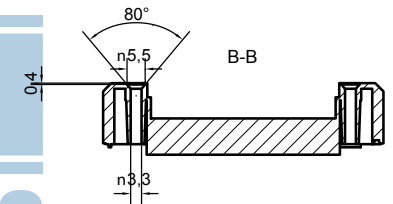

www.teko.it
elektronika
 Tel.: +36 62 554-600

	Denomination	Assembly 660F-B		Part. Number	660F-B
	Subject to technical modification without prior notice. Tipographical and other errors do not justify any claim for damages. All dimensions should be verified using an actual moulded part.				
	This document contains proprietary information TEKO S.p.a. and is tendered subject to the conditions that the information be retained in confidence not be reproduced or copied and not be used or incorporated in any product.			Date	06/10/2005
				Rev. Index	Scale
					A2