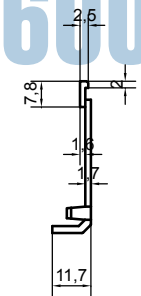

www.teko.it
elektronika
 Tel.: +36 62 554-600

	Denomination	Assembly 660F-B		Part. Number	660F-B
	Subject to technical modification without prior notice. Tipographical and other errors do not justify any claim for damages. All dimensions should be verified using an actual moulded part.				
	This document contains proprietary information TEKO S.p.a. and is tendered subject to the conditions that the information be retained in confidence not be reproduced or copied and not be used or incorporated in any product.			Date	06/10/2005
				Rev. Index	Scale
					A2