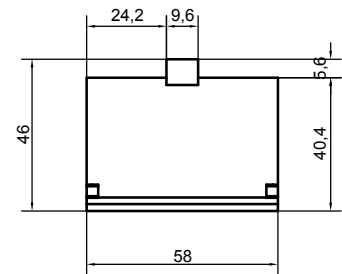

www.teko.it
elektronika
 Tel.: +36 62 554-600

	Denomination	Assembly 660F-B		Part. Number	660F-B
	Subject to technical modification without prior notice. Tipographical and other errors do not justify any claim for damages. All dimensions should be verified using an actual moulded part.				
	This document contains proprietary information TEKO S.p.a. and is tendered subject to the conditions that the information be retained in confidence not be reproduced or copied and not be used or incorporated in any product.			Date	06/10/2005
				Rev. Index	Scale
					A2