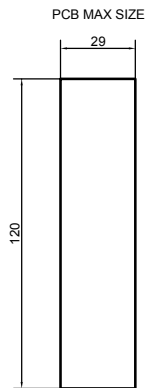

www.ret.hu

elektronika  
Tel.: +36 62 554-600

	<b>Assembly COFFER-TP2</b> Subject to technical modification without prior notice. Tipographical and other errors do not justify any claim for damages. All dimensions should be verified using an actual moulded part.	Part Number <b>COFFER-TP2</b>
	This document contains proprietary information TEKO S.p.A. and is rendered subject to the conditions that the information be retained in confidence not be reproduced or used and not be used or incorporated in any product.	Date 14/12/2005