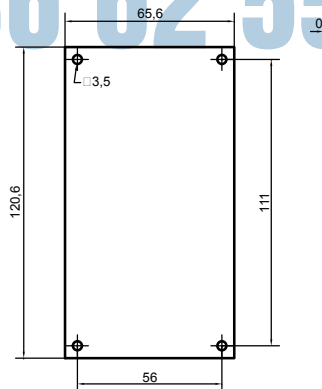

www.ret.hu

elektronika  
Tel.: +36 62 554-600

	<b>Assembly COFFER-TP2</b> Subject to technical modification without prior notice. Tipographical and other errors do not justify any claim for damages. All dimensions should be verified using an actual moulded part.	Part Number <b>COFFER-TP2</b>
	This document contains proprietary information TEKO S.p.A. and is rendered subject to the conditions that the information be retained in confidence not be reproduced or used and not be used or incorporated in any product.	Date 14/12/2005