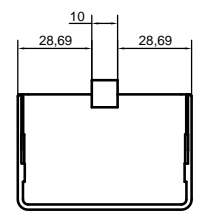

www.ret.hu  
**ret**  
 elektronika  
 Tel.: +36 62 554-600

	<b>Assembly TBT-B</b>	Part Number <b>TBT-B</b>
	Subject to technical modification without prior notice. Tipographical and other errors do not justify any claim for damages. All dimensions should be verified using an actual moulded part.	Rev. Index <b>1:1</b>
ENCLOSURES	This document contains proprietary information TEKO S.p.A. and is rendered subject to the conditions that the information be retained in confidence not be reproduced or copied and not be used or incorporated in any product.	Date <b>06/06/2005</b>
		Format design <b>A1</b>