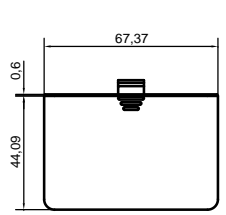

www.ret.hu  
**ret**  
 elektronika  
 Tel.: +36 62 554-600

	<b>Assembly TBT-B</b>	Part Number <b>TBT-B</b>
	Subject to technical modification without prior notice. Tipographical and other errors do not justify any claim for damages. All dimensions should be verified using an actual moulded part.	Rev. Index <b>1:1</b>
ENCLOSURES	This document contains proprietary information TEKO S.p.A. and is rendered subject to the conditions that the information be retained in confidence not be reproduced or copied and not be used or incorporated in any product.	Date <b>06/06/2005</b>
		Format design <b>A1</b>