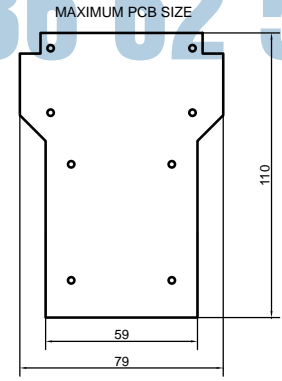

www.ret.hu  
**ret**  
 elektronika  
 Tel.: +36 62 554-600

	<b>Assembly TBT-B</b>	Part Number <b>TBT-B</b>
	Subject to technical modification without prior notice. Tipographical and other errors do not justify any claim for damages. All dimensions should be verified using an actual moulded part.	Rev. Index <b>1:1</b>
ENCLOSURES	This document contains proprietary information TEKO S.p.A. and is rendered subject to the conditions that the information be retained in confidence not be reproduced or copied and not be used or incorporated in any product.	Date <b>06/06/2005</b>
		Format design <b>A1</b>