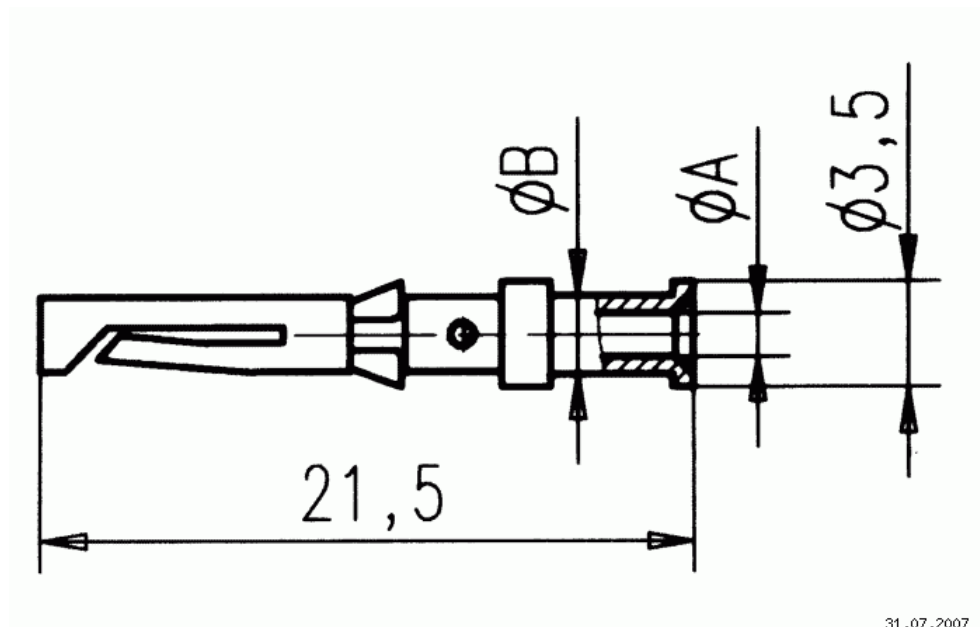

Turned contacts turned crimp female contact for wire gauge 26 - 22

Part No. VN02 016 0024 1C

Series Contacts

11.11.2013

Subseries Contact Turned contacts

COMMON CHARACTERISTICS		
Wire gauge from		0,14
Wire gauge to		0,37
Wire gauge (AWG) from		26
Wire gauge (AWG) to		22
Packaging / supplied as		Single contact
No. of pieces		100
Sex of Contact		Socket
Type of contact		Turned crimp contact
CLIMATICAL CHARACTERISTICS		
Upper temperature		+ 125 °C
Lower temperatur		- 40 °C

Turned contacts turned crimp female contact for wire gauge 26 - 22

Part No. VN02 016 0024 1C

Series Contacts

Subseries Contact Turned contacts

11.11.2013

Drawing Dimensions in mm (Inch)

31.07.2007